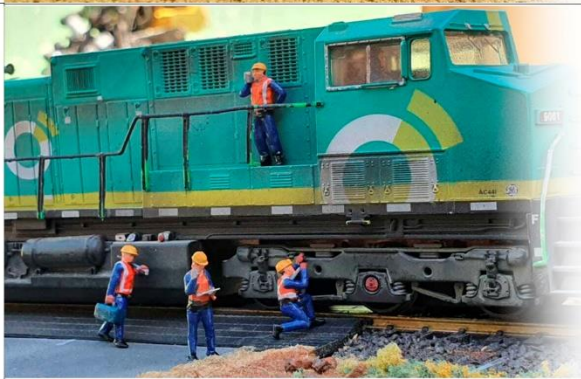

**FIGURAS MOD.02
(OPERÁRIOS DE VIA)**

**MATERIAL:RESINA
DIMENSÕES: ESCALA HO 1/87**

87203